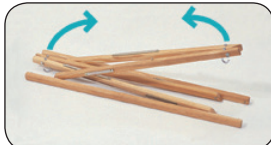

AMAZONAS
AMAZONAS® Baby World
Koala

Koala & Sunny cacao

Sewn in safety belt

Space-saving foldaway design

Lockable position to prevent unsupervised rocking

Two in one: The Koala set includes a baby hammock and stand and allows babies to be close to their parents anywhere within the house, in the garden or on the road. Koala is lightweight and can be set up quickly and easily without tools. This way, active parents can relax anywhere while their babies are swinging comfortably and happily, being able to observe attentively and with interest what is happening around them.

Rocking in the Koala baby hammock gently lulls your baby to sleep, gives comfort and security, and promotes baby's sense of balance. Further, the hammock's snug shape helps your baby to learn hand/foot coordination and, by taking weight off baby's tummy, provides relief when s/he has trapped wind.